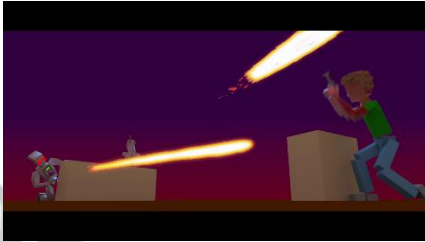

Demo Reel Shot Breakdown:

(00:00) - Title Card

(00:02) - Robot Firefight

Low-Poly Models Made and Rigged by Nathan McArthur

Character Animation by Nathan McArthur

(00:23) - *Red Shift* Car Takeoff

Background Buildings, props, effects, and lighting by Jose Alvarado,
Background Cars modeled by Nathan McArthur, Yellow Car from
Low Poly Lab:

<https://creativemarket.com/LowPolyLab/1595112-Cartoon-Mustang-Car-Low-Poly>

(00:29) - Comic Book Shot

Rocketgirl model provided by vmcomix (<https://gumroad.com//OpISx>)

Background and Animation by Nathan McArthur

(00:36) - *Red Shift* Takeoff Scene

Background Buildings, props, effects, and lighting by Jose Alvarado,
Background Cars modeled by Nathan McArthur, Yellow Car from
Low Poly Lab:

<https://creativemarket.com/LowPolyLab/1595112-Cartoon-Mustang-Car-Low-Poly>